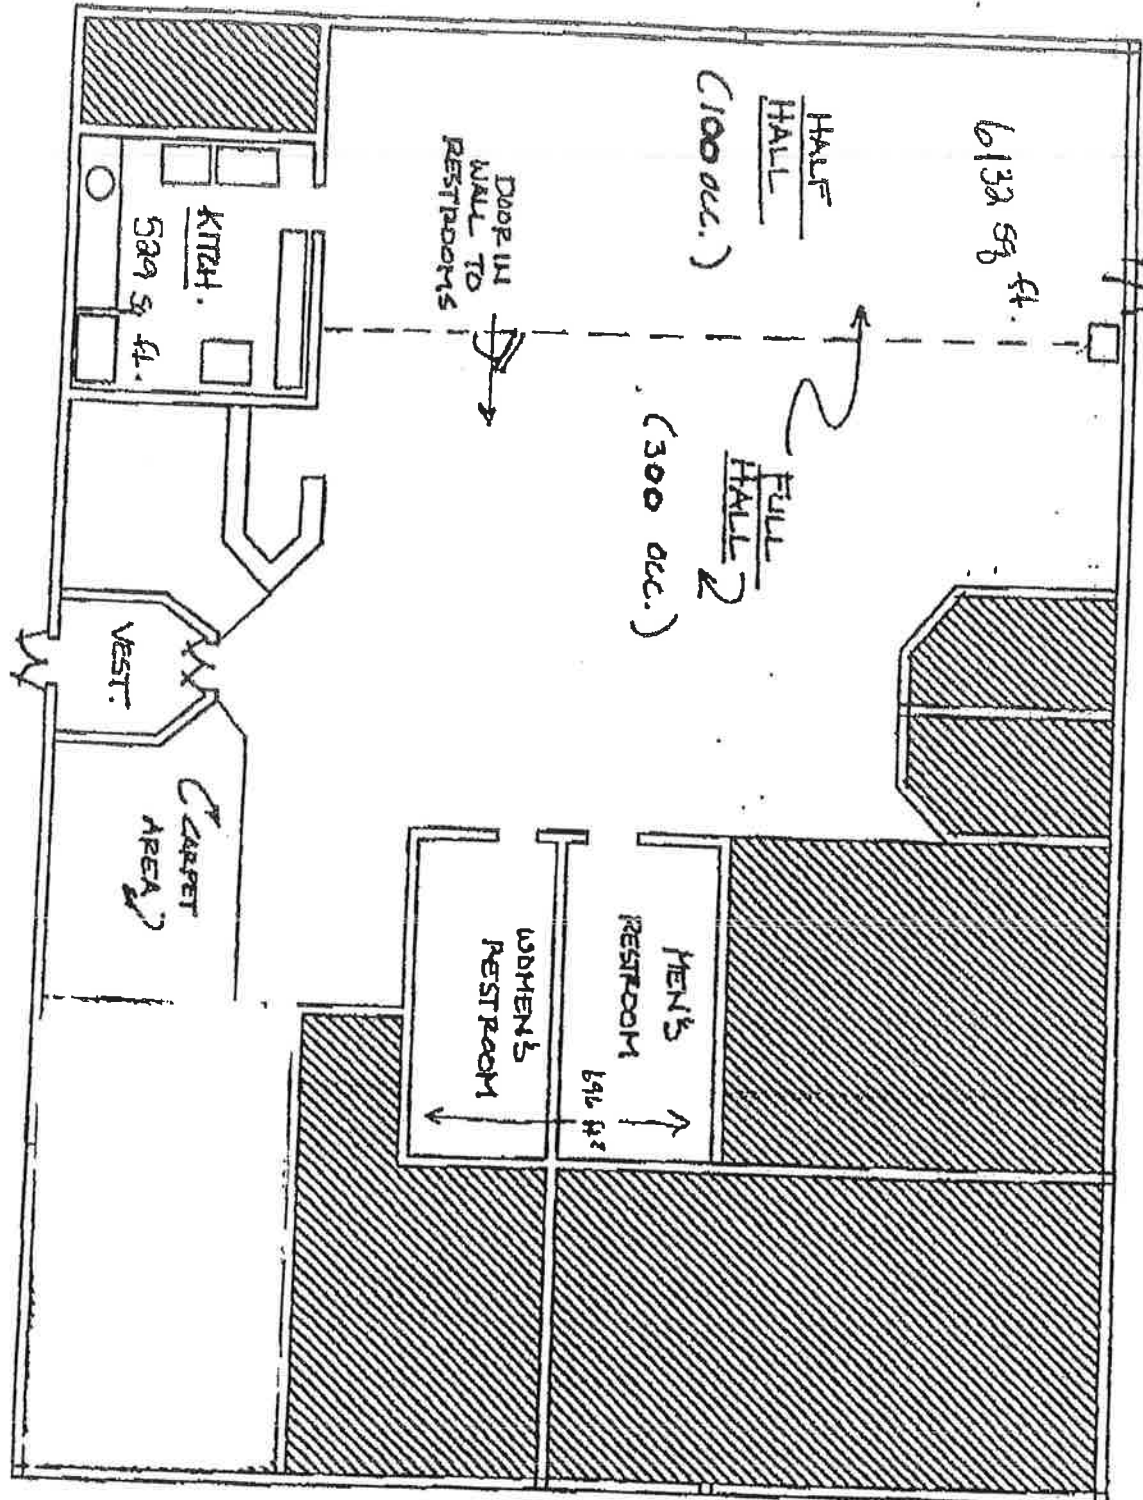

MICHIGAN CITY
SENIOR CENTER

6132 sq. ft.

HALF HALL
(100 occ.)

FULL HALL
(300 occ.)

DOOR IN WALL TO RESTROOMS

KITCH.
589 sq. ft.

VEST.

CARPET AREA

MEN'S RESTROOM
696 sq. ft.

WOMEN'S RESTROOM

MAIN ENTRANCE

ACCESS TO PATIO